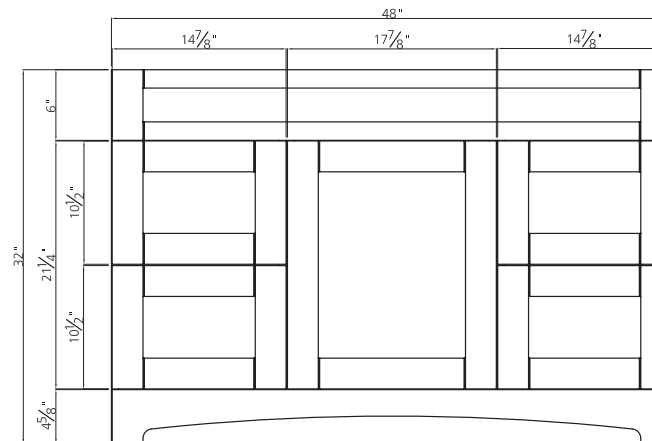

BRIGHTON COLLECTION

48"

SKU # 605-9558
48"W X 32"H X 18-3/4"D

Product Specifications:

- 1 door with 4 drawers
- Available in gray finish
- Trendy shaker styling is ideal for any décor
- Soft-close door and drawers for smooth and quiet use
- Decorative arched toe-kick
- Hardware, vanity top and faucet not included

48" Brighton vanity base

Replacement parts:

1. DOOR - R26143
2. DRAWER FRONT - R26150
3. DUMMY DRAWER FRONT - R26151
4. TOE KICK - R26152
5. HINGE (OVERLAY) - R31395
6. HINGE FIXING PLATE - R31447
7. DRAWER SLIDES - R31314
8. FEMALE ASSEMBLY BRACKET - R37615
9. MALE ASSEMBLY BRACKET - R37614