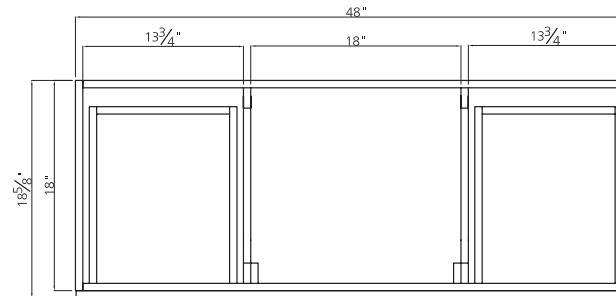

BRIGHTON COLLECTION

48"

SKU # 605-9558
48"W X 32"H X 18-3/4"D

Product Specifications:

- 1 door with 4 drawers
- Available in gray finish
- Trendy shaker styling is ideal for any décor
- Soft-close door and drawers for smooth and quiet use
- Decorative arched toe-kick
- Hardware, vanity top and faucet not included

48" Brighton vanity base

Replacement parts:

1. DOOR - R26143
2. DRAWER FRONT - R26150
3. DUMMY DRAWER FRONT - R26151
4. TOE KICK - R26152
5. HINGE (OVERLAY) - R31395
6. HINGE FIXING PLATE - R31447
7. DRAWER SLIDES - R31314
8. FEMALE ASSEMBLY BRACKET - R37615
9. MALE ASSEMBLY BRACKET - R37614